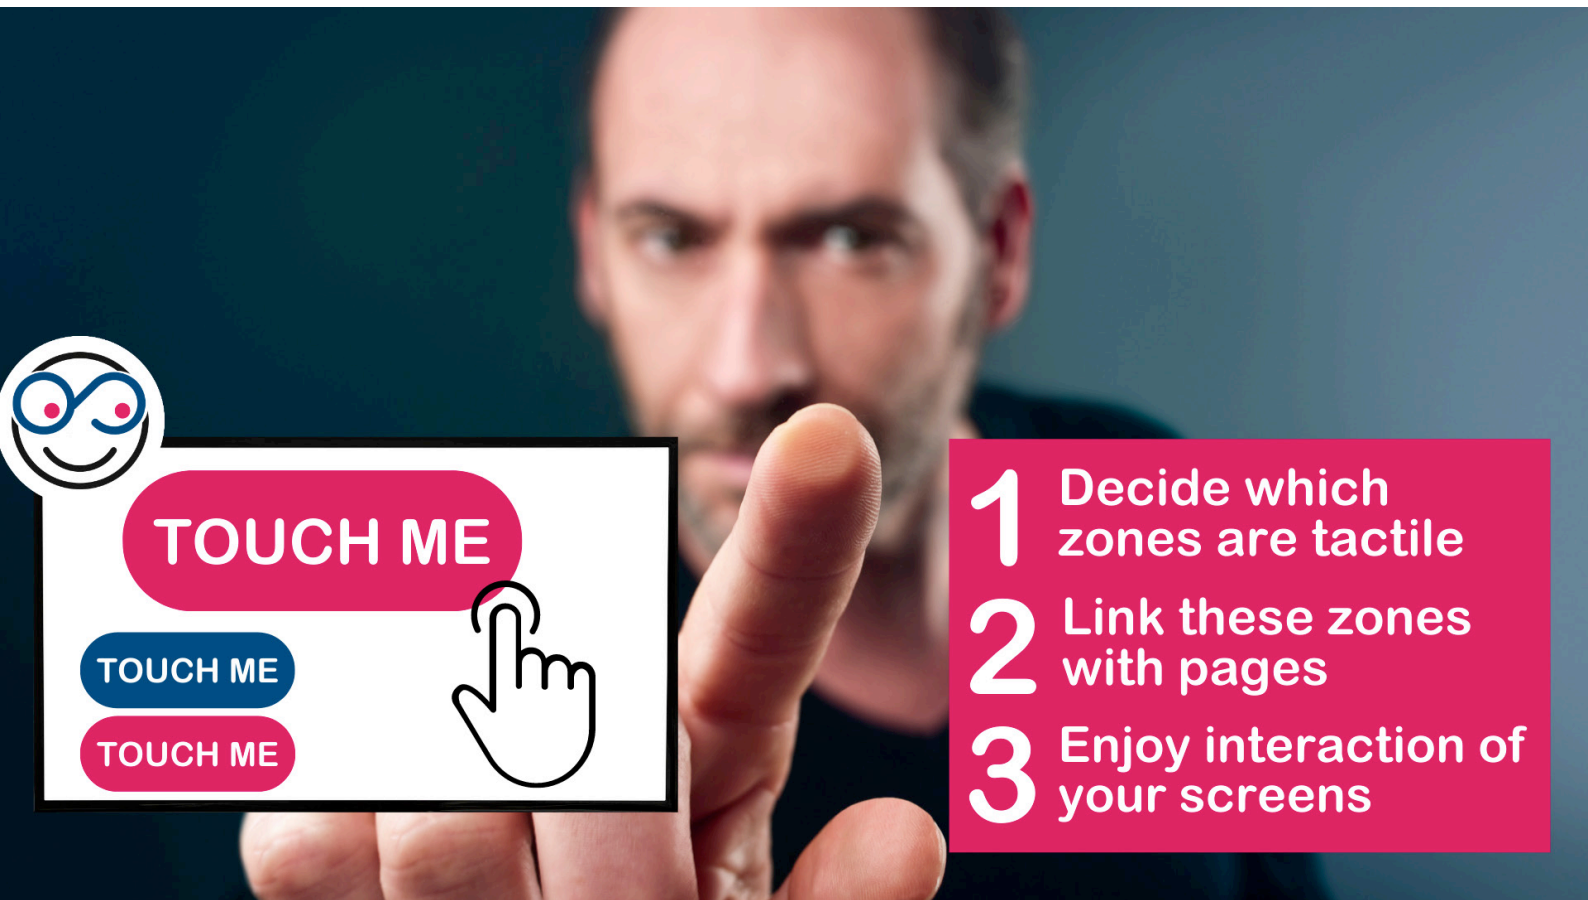

**FUNCTIONAL INFORMATION LEAFLET FOR DIGITAL SIGNAGE & IPTV**  
**FEATURE: TOUCH (TACTILE ZONES)**

Impress and engage your visitors, customers or other audience by driving interaction with your digital touch screens. Selective zones on a page can be marked as tactile and linked with other pages. This way your touch screen can serve as an interactive digital signage booth or kiosk, bringing added value and engaging your audience.

- 1 Decide which zones are tactile
- 2 Link these zones with pages
- 3 Enjoy interaction of your screens

Learn more about Oscart digital signage and iptv.  
Check <https://oscart.eu/features> or scan the QR-code below: